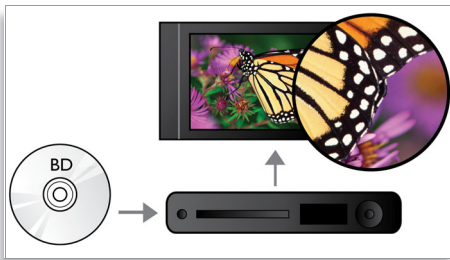

Highlights

Subtitle Shift

Subtitle Shift is an enhancement feature that lets users manually adjust a movie's subtitle positioning on the television or computer screen. Using the remote control, users can shift the subtitles up and down on the screen. On widescreen displays, such as 21:9 cinema and projectors, the subtitles sometimes get cut off. In order to see them clearly, the user has to change the display aspect ratio, which defeats the purpose of the widescreen. With the Subtitle Shift feature, the user can retain the correct display aspect ratio and have the subtitles ideally positioned on the screen.

Blu-ray Disc playback

Blu-ray Discs have the capacity to carry high definition data, along with pictures in the 1920 x 1080 resolution that defines full high definition images. Scenes come to life as details leap at you, movements smoothen and images turn crystal clear. Blu-ray also delivers uncompressed surround sound - so your audio experience becomes unbelievably real. The high storage capacity of Blu-ray Discs also allow a host of interactive possibilities to be built in. Seamless navigation during playback

and other exciting features like pop-up menus bring a whole new dimension to home entertainment.

Dolby TrueHD

Dolby TrueHD delivers 7.1 channels of the finest sound from your Blu-ray Discs. Audio reproduced is virtually indistinguishable from the studio master, so you hear what the creators intended for you to hear. Dolby TrueHD completes your high definition entertainment experience.